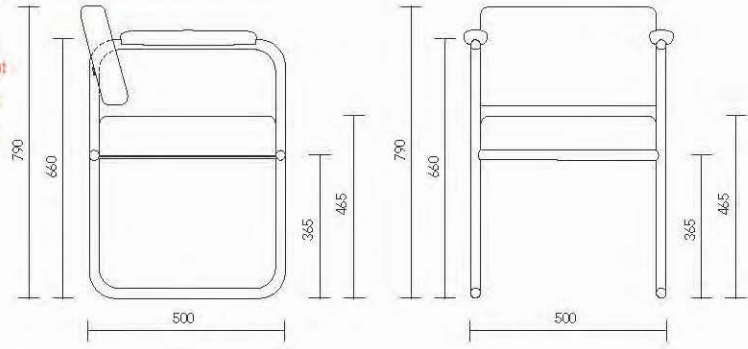

Poltrona 1 posto / **Armchair**
 Dimensioni mm: 500x500x790H / **Dimensions mm: 500x500x790H**

Dimensioni imballo
Packaging dimensions:
L62xH79xP62cm
 Peso lordo / **Gross weight**
12 kg
 Peso netto / **Net weight**
10 kg
 Volume mc / **Volume m³**
0,304 cm

Divano 2 posti / **2 places sofa**
 Dimensioni mm: 500x950x790H / **Dimensions mm: 500x950x790H**

Dimensioni imballo
Packaging dimensions:
L98xH79xP62cm
 Peso lordo / **Gross weight**
22 kg
 Peso netto / **Net weight**
20 kg
 Volume mc / **Volume m³**
0,434 cm

Panca / **Bench**
 Dimensioni mm: 480x1509x450H / **Dimensions mm: 480x1509x450H**

Dimensioni imballo
Packaging dimensions:
L106xH101xP42cm
 Peso lordo / **Gross weight**
25 kg
 Peso netto / **Net weight**
20 kg
 Volume mc / **Volume m³**
0,450 cm

Technical features (measures in inch)

Armchair
 Dimensions inch: 19.68x19.68x31.10H

Packaging dimensions
L24.40xH31.10xP24.40inch
Gross weight
12 kg
Net weight
10 kg
Volume pd³
10.73 pd

2 places sofa
 Dimensions inch: 19.68x37.40x31.10H