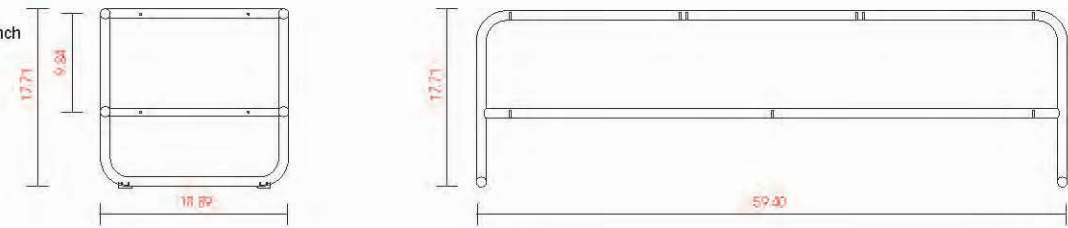

Bench
Dimensions inch: 18.89x59.40x17.71H

Packaging dimensions
L41.73xH39.76xP16.53inch
Gross weight
25 kg
Net weight
20 kg
Volume pd³
15.89 pd