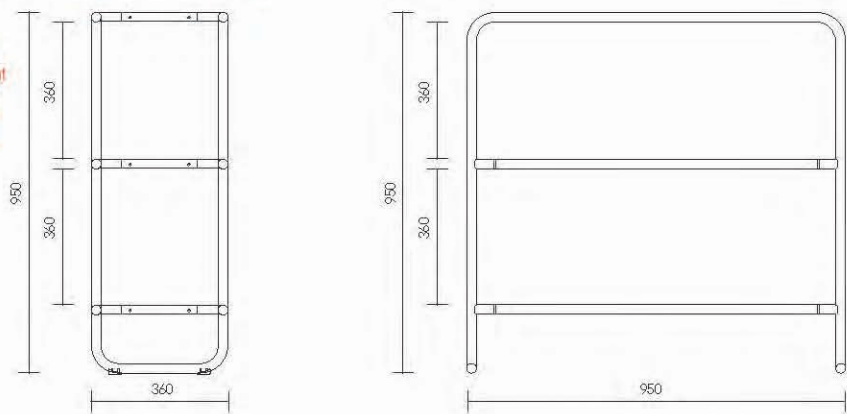

Poltrona 1 posto / **Armchair**
 Dimensioni mm: 500x500x790H / **Dimensions mm: 500x500x790H**

Dimensioni imballo
Packaging dimensions:
L62xH79xP62cm
 Peso lordo / **Gross weight**
12 kg
 Peso netto / **Net weight**
10 kg
 Volume mc / **Volume m³**
0,304 cm

Divano 2 posti / **2 places sofa**
 Dimensioni mm: 500x950x790H / **Dimensions mm: 500x950x790H**

Dimensioni imballo
Packaging dimensions:
L98xH79xP62cm
 Peso lordo / **Gross weight**
22 kg
 Peso netto / **Net weight**
20 kg
 Volume mc / **Volume m³**
0,434 cm

Panca / **Bench**
 Dimensioni mm: 480x1509x450H / **Dimensions mm: 480x1509x450H**

Dimensioni imballo
Packaging dimensions:
L106xH101xP42cm
 Peso lordo / **Gross weight**
25 kg
 Peso netto / **Net weight**
20 kg
 Volume mc / **Volume m³**
0,450 cm

Technical features (measures in inch)

Armchair
 Dimensions inch: 19.68x19.68x31.10H

Packaging dimensions
L24.40xH31.10xP24.40inch
Gross weight
12 kg
Net weight
10 kg
Volume pd³
10.73 pd

2 places sofa
 Dimensions inch: 19.68x37.40x31.10H