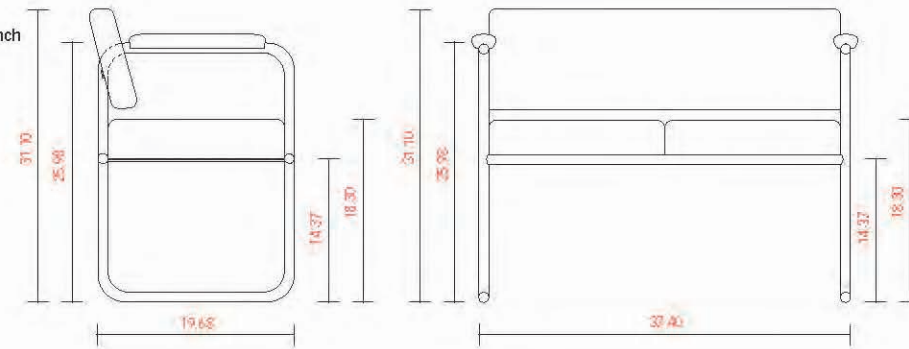

Panca / **Bench**
 Dimensioni mm: 480x1509x450H / **Dimensions mm: 480x1509x450H**

Dimensioni imballo
Packaging dimensions:
L106xH101xP42cm
 Peso lordo / **Gross weight**
25 kg
 Peso netto / **Net weight**
20 kg
 Volume mc / **Volume m³**
0,450 cm

Etagère / **Etagere**
 Dimensioni mm: 360x950x950H / **Dimensions mm: 360x950x950H**

Dimensioni imballo
Packaging dimensions:
L157xH51xP54cm
 Peso lordo / **Gross weight**
36 kg
 Peso netto / **Net weight**
30 kg
 Volume mc / **Volume m³**
0,432 cm

Technical features (measures in inch)

Armchair
 Dimensions inch: 19.68x19.68x31.10H

Packaging dimensions
L24.40xH31.10xP24.40inch
Gross weight
12 kg
Net weight
10 kg
Volume pd³
10.73 pd

2 places sofa
 Dimensions inch: 19.68x37.40x31.10H

Packaging dimensions
L38.58xH31.10xP22.04inch
Gross weight
22 kg
Net weight
20 kg
Volume pd³
15.32 pd

Bench
 Dimensions inch: 18.89x59.40x17.71H

Packaging dimensions
L41.73xH39.76xP16.53inch
Gross weight
25 kg
Net weight
20 kg
Volume pd³
15.89 pd