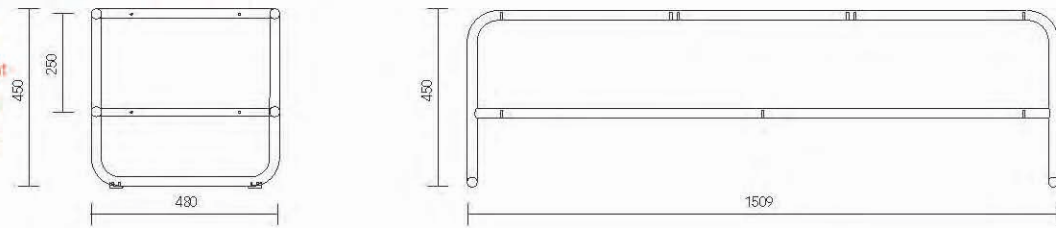

Poltrona 1 posto / **Armchair**
 Dimensioni mm: 500x500x790H / **Dimensions mm: 500x500x790H**

Dimensioni imballo
Packaging dimensions:
L62xH79xP62cm
 Peso lordo / **Gross weight**
12 kg
 Peso netto / **Net weight**
10 kg
 Volume mc / **Volume m³**
0,304 cm

Divano 2 posti / **2 places sofa**
 Dimensioni mm: 500x950x790H / **Dimensions mm: 500x950x790H**

Dimensioni imballo
Packaging dimensions:
L98xH79xP62cm
 Peso lordo / **Gross weight**
22 kg
 Peso netto / **Net weight**
20 kg
 Volume mc / **Volume m³**
0,434 cm

Panca / **Bench**
 Dimensioni mm: 480x1509x450H / **Dimensions mm: 480x1509x450H**

Dimensioni imballo
Packaging dimensions:
L106xH101xP42cm
 Peso lordo / **Gross weight**
25 kg
 Peso netto / **Net weight**
20 kg
 Volume mc / **Volume m³**
0,450 cm

Technical features (measures in inch)

Armchair
 Dimensions inch: 19.68x19.68x31.10H

Packaging dimensions
L24.40xH31.10xP24.40inch
Gross weight
12 kg
Net weight
10 kg
Volume pd³
10.73 pd

2 places sofa
 Dimensions inch: 19.68x37.40x31.10H