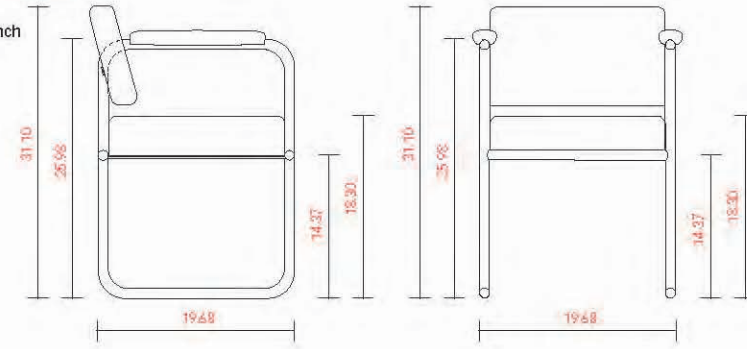

Divano 2 posti / **2 places sofa**
 Dimensioni mm: 500x950x790H / **Dimensions mm: 500x950x790H**

Dimensioni imballo
Packaging dimensions:
L98xH79xP62cm
 Peso lordo / **Gross weight**
22 kg
 Peso netto / **Net weight**
20 kg
 Volume mc / **Volume m³**
0,434 cm

Panca / **Bench**
 Dimensioni mm: 480x1509x450H / **Dimensions mm: 480x1509x450H**

Dimensioni imballo
Packaging dimensions:
L106xH101xP42cm
 Peso lordo / **Gross weight**
25 kg
 Peso netto / **Net weight**
20 kg
 Volume mc / **Volume m³**
0,450 cm

Etagère / **Etagere**
 Dimensioni mm: 360x950x950H / **Dimensions mm: 360x950x950H**

Dimensioni imballo
Packaging dimensions:
L157xH51xP54cm
 Peso lordo / **Gross weight**
36 kg
 Peso netto / **Net weight**
30 kg
 Volume mc / **Volume m³**
0,432 cm

Technical features (measures in inch)

Armchair
 Dimensions inch: 19.68x19.68x31.10H

Packaging dimensions
L24.40xH31.10xP24.40inch
Gross weight
12 kg
Net weight
10 kg
Volume pd³
10.73 pd

2 places sofa
 Dimensions inch: 19.68x37.40x31.10H