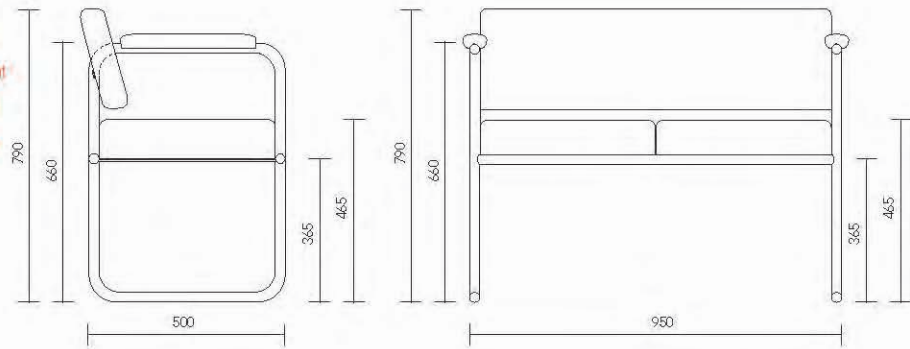

Poltrona 1 posto / **Armchair**
 Dimensioni mm: 500x500x790H / **Dimensions mm: 500x500x790H**

Dimensioni imballo
Packaging dimensions:
L62xH79xP62cm
 Peso lordo / **Gross weight**
12 kg
 Peso netto / **Net weight**
10 kg
 Volume mc / **Volume m³**
0,304 cm

Divano 2 posti / **2 places sofa**
 Dimensioni mm: 500x950x790H / **Dimensions mm: 500x950x790H**

Dimensioni imballo
Packaging dimensions:
L98xH79xP62cm
 Peso lordo / **Gross weight**
22 kg
 Peso netto / **Net weight**
20 kg
 Volume mc / **Volume m³**
0,434 cm

Panca / **Bench**
 Dimensioni mm: 480x1509x450H / **Dimensions mm: 480x1509x450H**

Dimensioni imballo
Packaging dimensions:
L106xH101xP42cm
 Peso lordo / **Gross weight**
25 kg
 Peso netto / **Net weight**
20 kg
 Volume mc / **Volume m³**
0,450 cm

Technical features (measures in inch)

Armchair
 Dimensions inch: 19.68x19.68x31.10H

Packaging dimensions
L24.40xH31.10xP24.40inch
Gross weight
12 kg
Net weight
10 kg
Volume pd³
10.73 pd

2 places sofa
 Dimensions inch: 19.68x37.40x31.10H